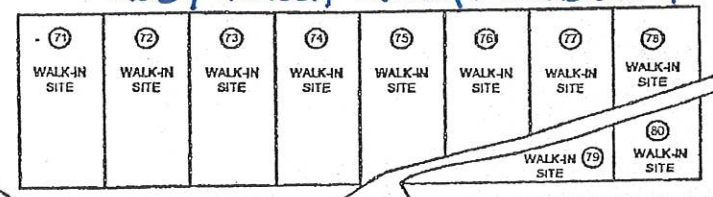

Mine Shaft, Rolling Meadows,
 Kozy Korner, Hilltop, Roadside,

- (XX) DENOTES CAMPSITE NUMBER
- W DENOTES CAMPSITE HAS WATER
- S DENOTES CAMPSITE HAS SEWER
- [Hatched Box] DENOTES CAMPSITE HAS CONCRETE PAD

S - seasonal (blues)
 M - Monthly (no more than one month reservation)
 W/D - Weekly/Daily (no more than 7 day reservation)