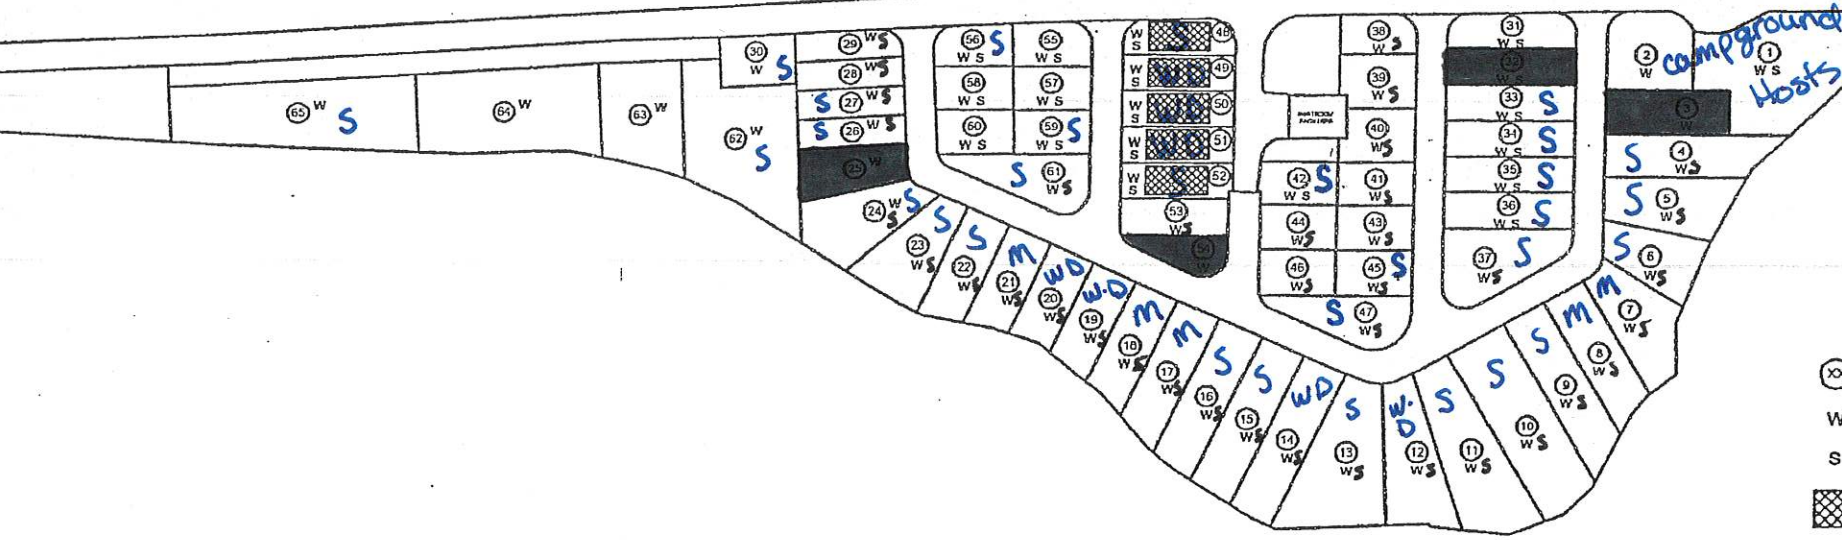

Mine Shaft, Rolling Meadows,
 Kozy Korner, Hilltop, Roadside,

- (XX) DENOTES CAMPSITE NUMBER
- W DENOTES CAMPSITE HAS WATER
- S DENOTES CAMPSITE HAS SEWER
- [Hatched Box] DENOTES CAMPSITE HAS CONCRETE PAD

S - seasonal (blues)
 M - Monthly (no more than one month reservation)
 W/D - Weekly/Daily (no more than 7 day reservation)