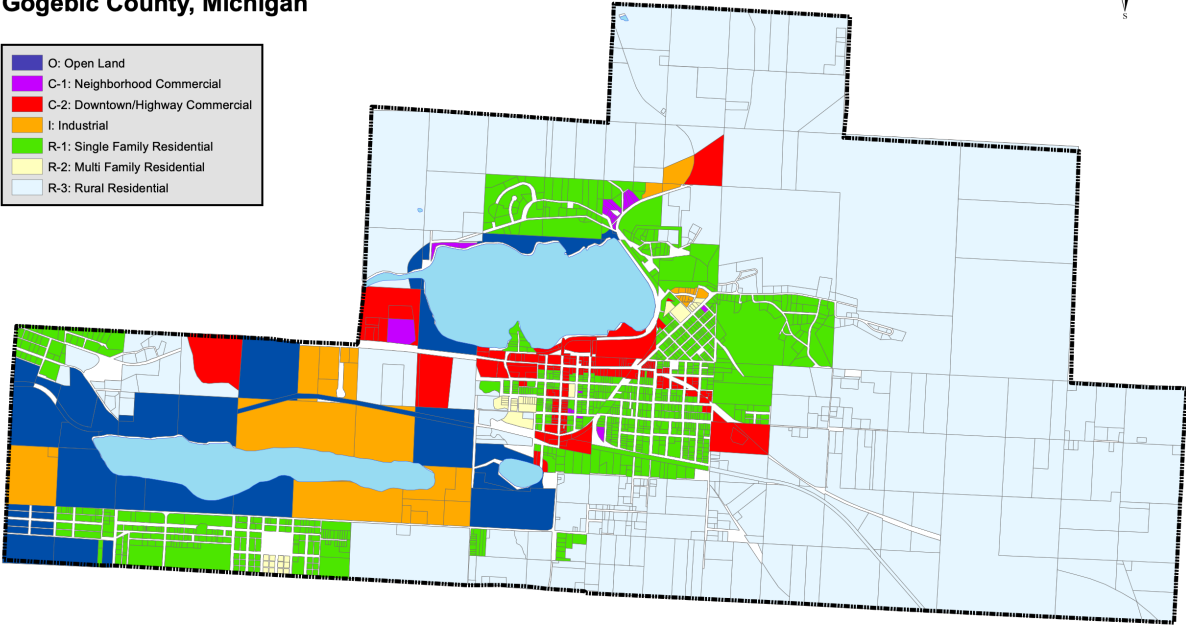

City of Wakefield Zoning 2020

Gogebic County, Michigan

- O: Open Land
- C-1: Neighborhood Commercial
- C-2: Downtown/Highway Commercial
- I: Industrial
- R-1: Single Family Residential
- R-2: Multi Family Residential
- R-3: Rural Residential